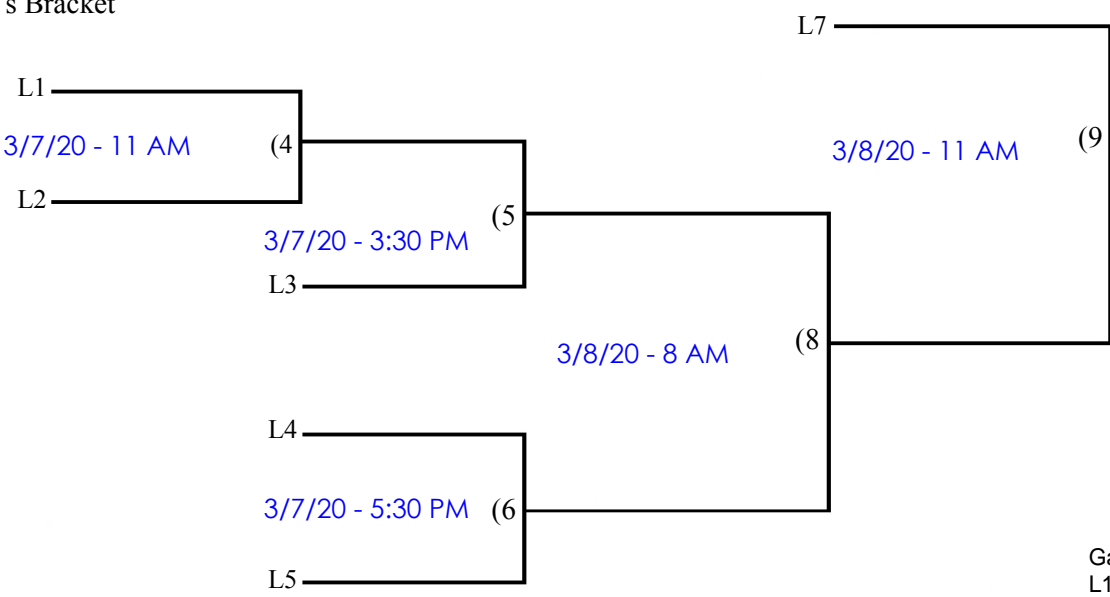

2019-20 U13 - PEEWEE POOL "B" at Highland Storm

Loser's Bracket

- Seeds**
1. HS LL Blue
 2. Huntsville HRC
 3. SM HRC
 4. HS LL Yellow
 5. Almaguin Ice Devils

Game # in Bracket ie. (4 etc..
L1 etc. denotes "Loser of game #1..