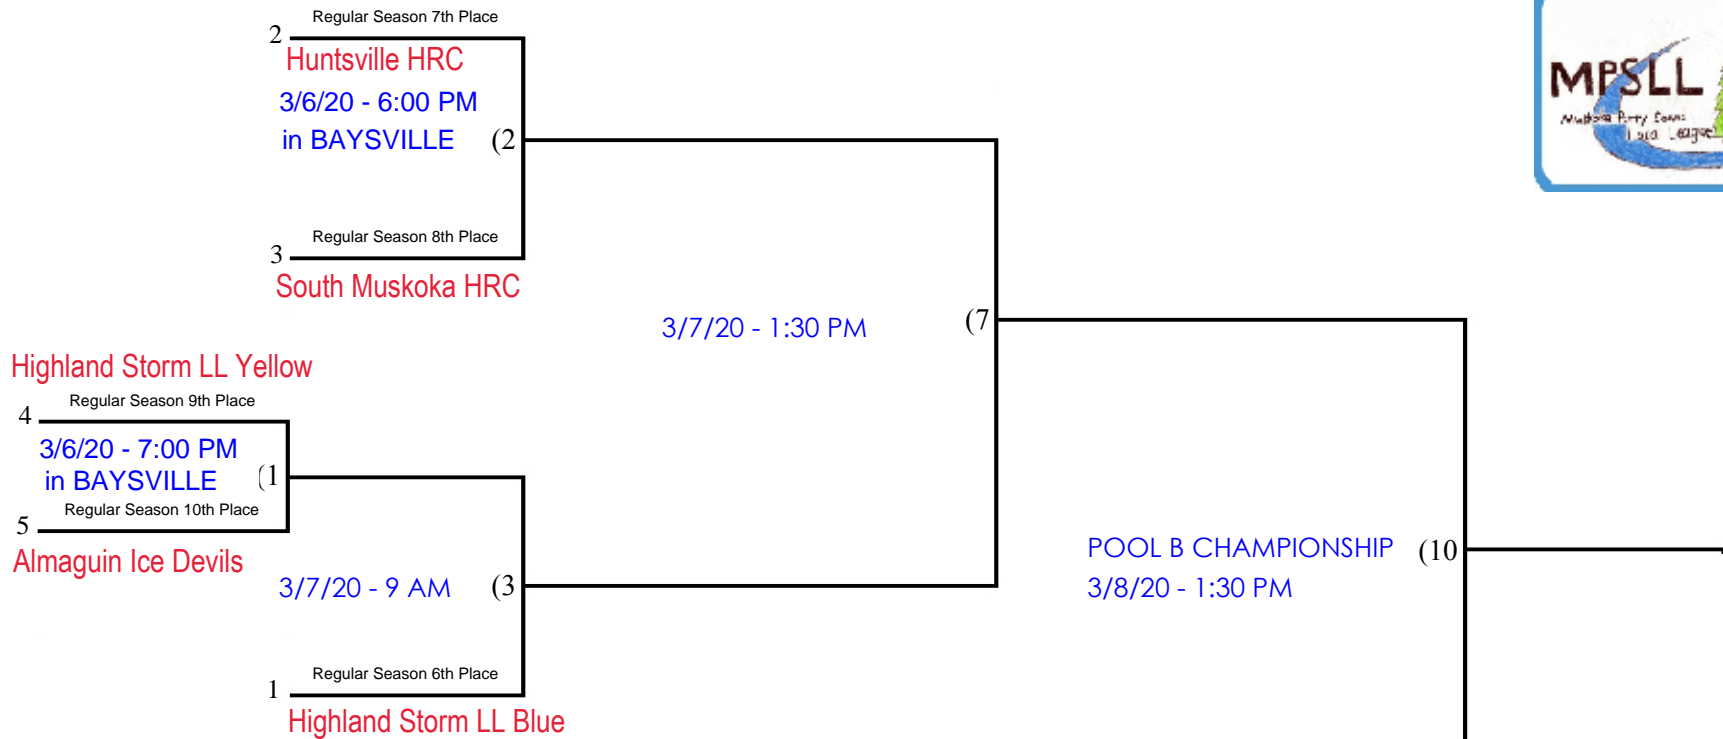

2019-20 U13 - PEEWEE POOL "B" at Highland Storm

Loser's Bracket

- Seeds**
1. HS LL Blue
 2. Huntsville HRC
 3. SM HRC
 4. HS LL Yellow
 5. Almaguin Ice Devils

Game # in Bracket ie. (4 etc..
L1 etc. denotes "Loser of game #1..